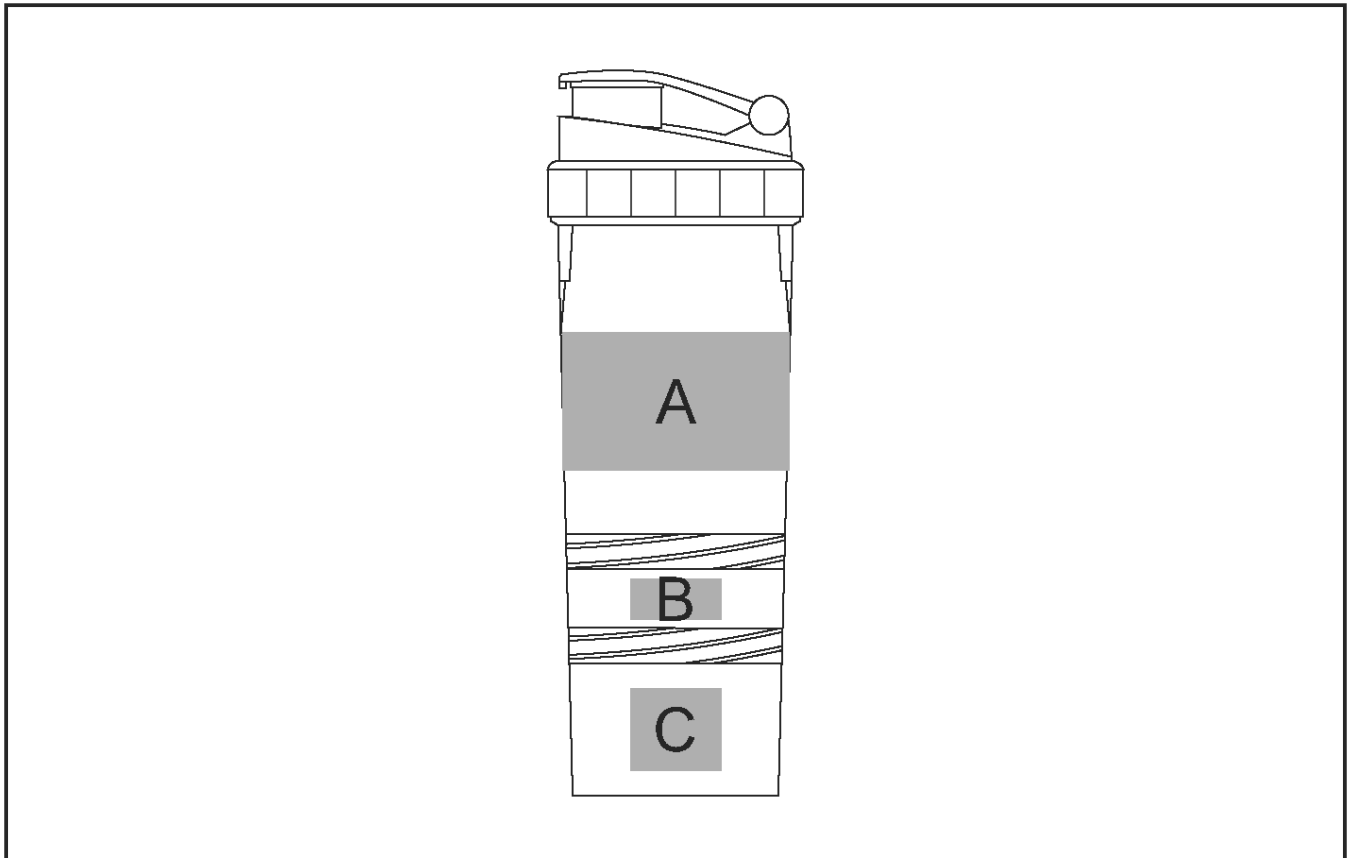

## Need to know:

- Includes 1-Colour, 1-Position Screen Wrap (setup fee applies)

### **Position A**

1. Pad Printing (PB)  
4 Colours  
Size: 33mm wide x 50mm high
2. Screen Wrap (SW)  
1 Colour  
Size: 75mm wide x 50mm high

### **Position C**

1. Pad Printing (PB)  
4 Colours  
Size: 33mm wide x 30mm high

### **Position B**

1. Pad Printing (PB)  
4 Colours  
Size: 33mm wide x 15mm high